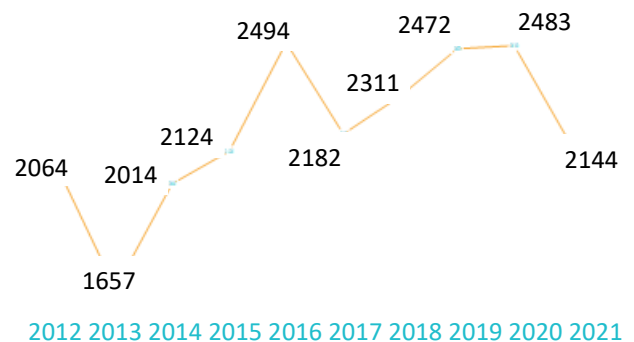

Latest Crime Statistics

Bellarine Peninsula

Statistics include postcodes: 3222, 3223, 3224, 3225, 3226, 3227

2020—2021 Statistics per suburb

Criminal Offences on the Bellarine have decreased by:

12%

In 2021 compared to 2020.

Suburb Breakdown

Crime Type Breakdown

10 Year Breakdown

3222: Drysdale, Clifton Springs, Curlewis, Mannerim, Marcus Hill, Wallington; **3223:** Bellarine, Indented Head, Portarlington, St Leonards; **3224:** Leopold, Moolap; **3225:** Queenscliffe, Point Lonsdale, Swan Bay; **3226:** Ocean Grove; **3227:** Barwon Heads, Breamlea, Connewarre