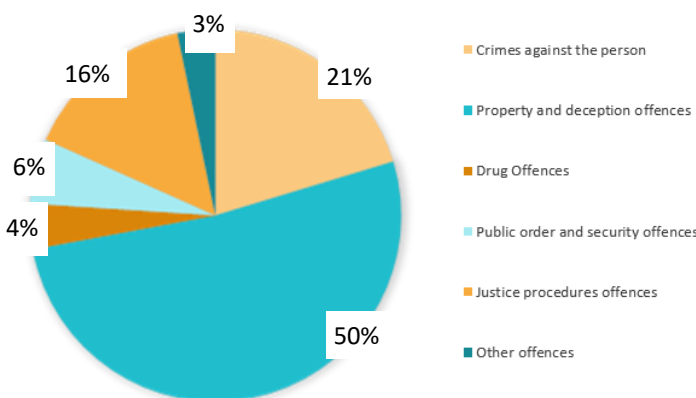

Latest Crime Statistics

Bellarine Peninsula

Statistics include postcodes: 3222, 3223, 3224, 3225, 3226, 3227

2020—2021 Statistics per suburb

Criminal Offences on the Bellarine have decreased by:

12%

In 2021 compared to 2020.

Suburb Breakdown

Crime Type Breakdown

10 Year Breakdown

3222: Drysdale, Clifton Springs, Curlewis, Mannerim, Marcus Hill, Wallington; **3223:** Bellarine, Indented Head, Portarlington, St Leonards; **3224:** Leopold, Moolap; **3225:** Queenscliffe, Point Lonsdale, Swan Bay; **3226:** Ocean Grove; **3227:** Barwon Heads, Breamlea, Connewarre