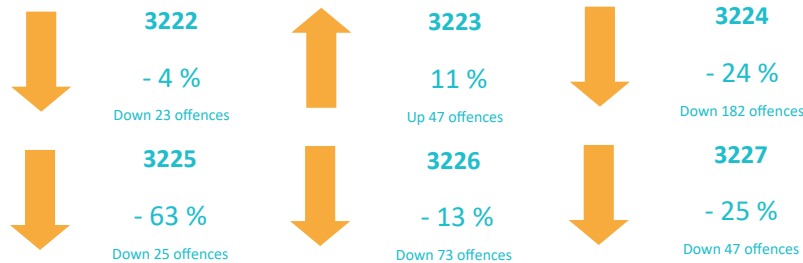

Latest Crime Statistics

Bellarine Peninsula

Statistics include postcodes: 3222, 3223, 3224, 3225, 3226, 3227

2020—2021 Statistics per suburb

Criminal Offences on the Bellarine have decreased by:

12%

In 2021 compared to 2020.

Suburb Breakdown

Crime Type Breakdown

10 Year Breakdown

3222: Drysdale, Clifton Springs, Curlewis, Mannerim, Marcus Hill, Wallington; **3223:** Bellarine, Indented Head, Portarlington, St Leonards; **3224:** Leopold, Moolap; **3225:** Queenscliffe, Point Lonsdale, Swan Bay; **3226:** Ocean Grove; **3227:** Barwon Heads, Breamlea, Connewarre