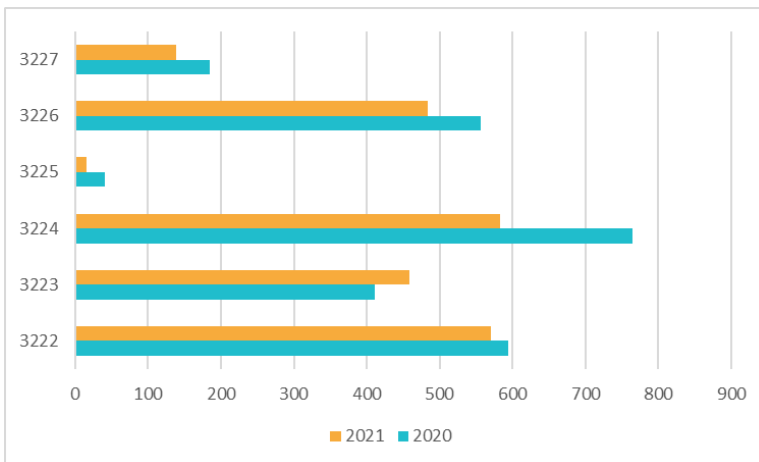

Latest Crime Statistics

Bellarine Peninsula

Statistics include postcodes: 3222, 3223, 3224, 3225, 3226, 3227

2020—2021 Statistics per suburb

Criminal Offences on the Bellarine have decreased by:

12%

In 2021 compared to 2020.

Suburb Breakdown

Crime Type Breakdown

10 Year Breakdown

3222: Drysdale, Clifton Springs, Curlewis, Mannerim, Marcus Hill, Wallington; **3223:** Bellarine, Indented Head, Portarlington, St Leonards; **3224:** Leopold, Moolap; **3225:** Queenscliffe, Point Lonsdale, Swan Bay; **3226:** Ocean Grove; **3227:** Barwon Heads, Breamlea, Connewarre